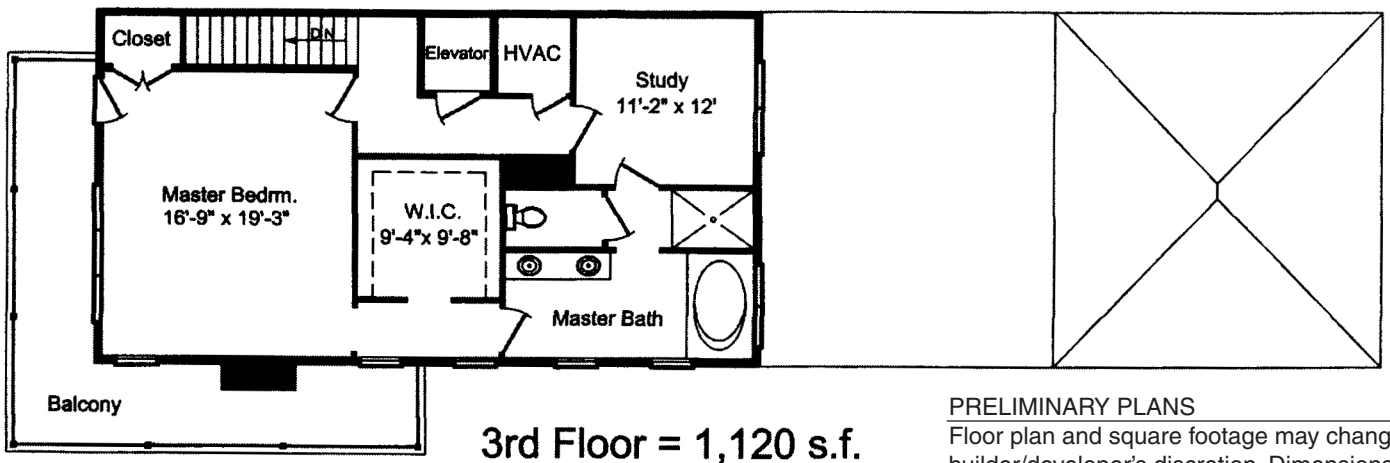

WALNUT HILL TOWNHOMES

Total Heated Area = 4, 107 s.f.

PRELIMINARY PLANS

Floor plan and square footage may change at builder/developer's discretion. Dimensions and square footage are deemed to be accurate but may vary in final product. Dimensions and square footage may vary by different elevations.