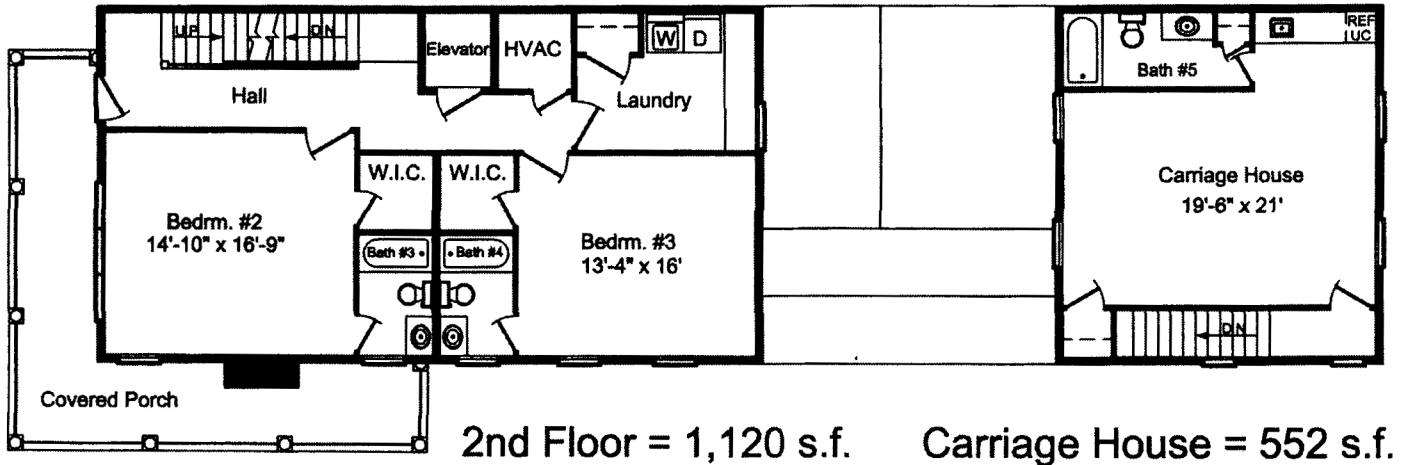

WALNUT HILL TOWNHOMES

Total Heated Area = 4, 107 s.f.

PRELIMINARY PLANS

Floor plan and square footage may change at builder/developer's discretion. Dimensions and square footage are deemed to be accurate but may vary in final product. Dimensions and square footage may vary by different elevations.