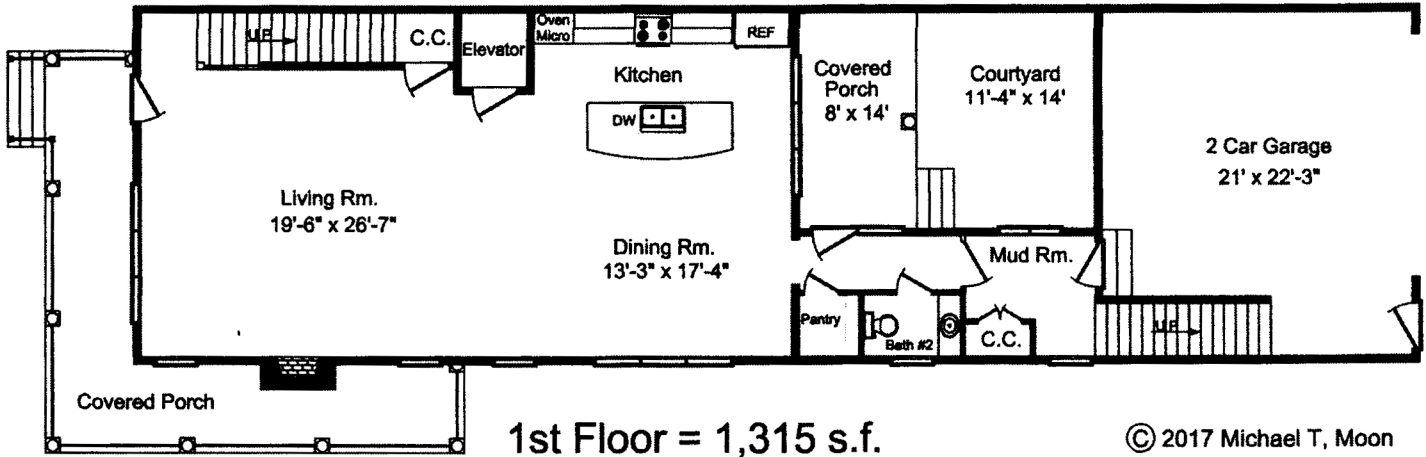

WALNUT HILL TOWNHOMES

Total Heated Area = 4, 107 s.f.

PRELIMINARY PLANS

Floor plan and square footage may change at builder/developer's discretion. Dimensions and square footage are deemed to be accurate but may vary in final product. Dimensions and square footage may vary by different elevations.